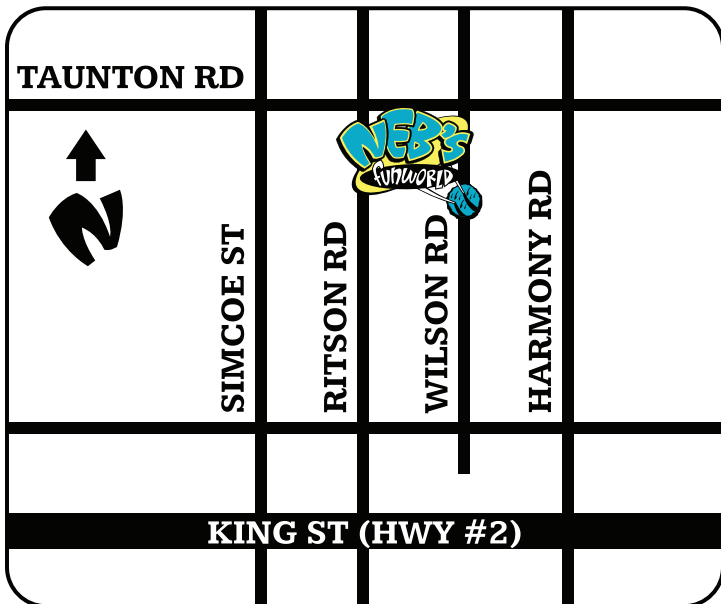

TIME:

DATE:

BIRTHDAY PARTY

MAP TO NEB'S

1300 Wilson Rd N, Oshawa

(905) 723-2631

nebsfunworld.com

JOIN US